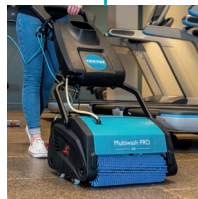

VERSATILE
Effective on all floors with brushes available for carpets, hard floors, escalators and entrance matting

EDUCATION